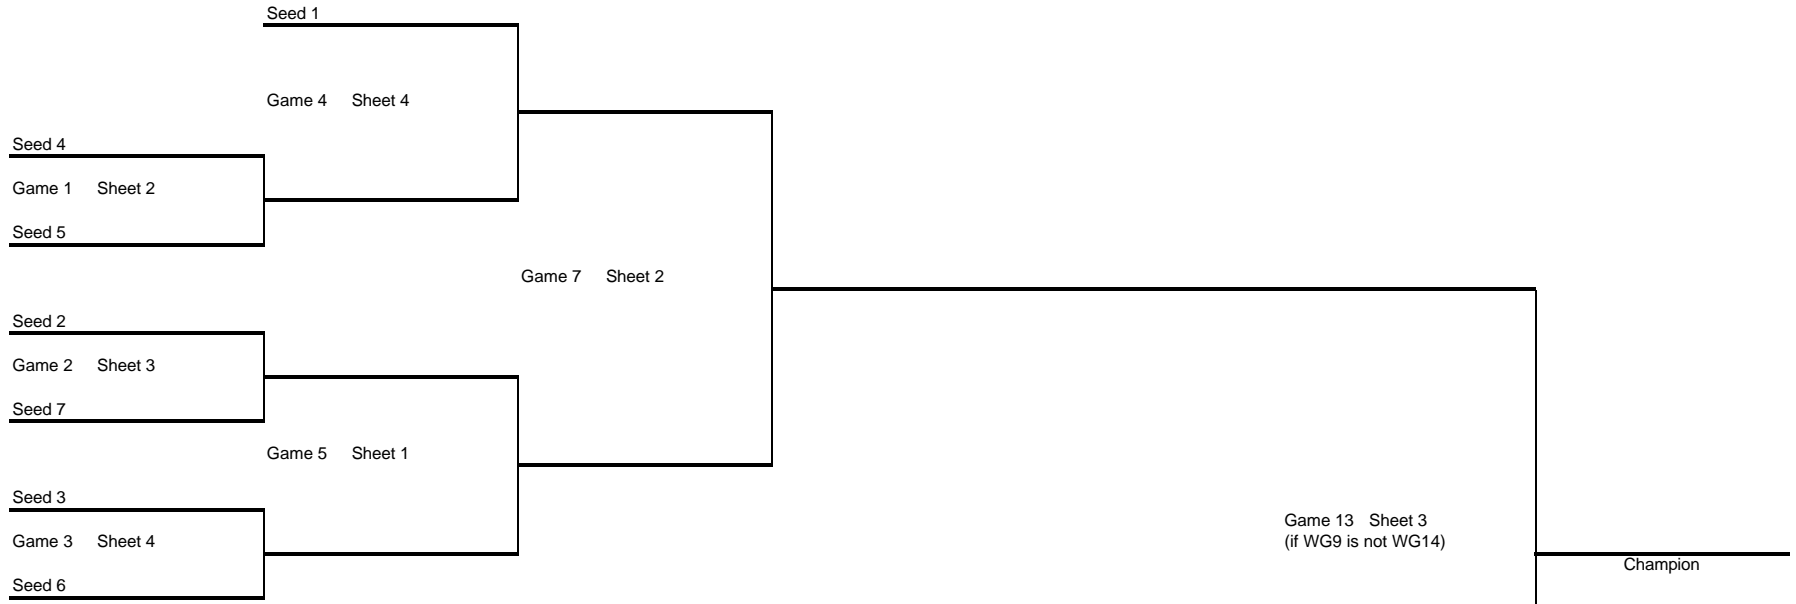

GLCA Championship Draw
7 Teams
4 Sheets

Friday 7 pm

Saturday 9 am

Saturday 2 pm

Saturday 7 pm

Sunday 9 am

Sunday 2 pm

Friday 7 pm

Saturday 9 am

Saturday 2 pm

Saturday 7 pm

Sunday 9 am

Sunday 2 pm

Open - 1

Open - 3

Open - 4

Open - 2,3

Open - 1,3,4

Open - 1,2,4