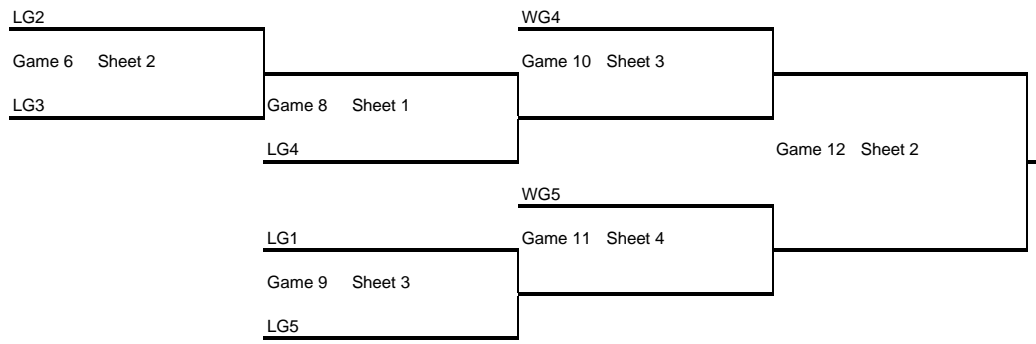

GLCA Championship Draw
7 Teams
4 Sheets

Friday 7 pm

Saturday 9 am

Saturday 2 pm

Saturday 7 pm

Sunday 9 am

Sunday 2 pm

Friday 7 pm

Saturday 9 am

Saturday 2 pm

Saturday 7 pm

Sunday 9 am

Sunday 2 pm

Open - 1

Open - 3

Open - 4

Open - 2,3

Open - 1,3,4

Open - 1,2,4