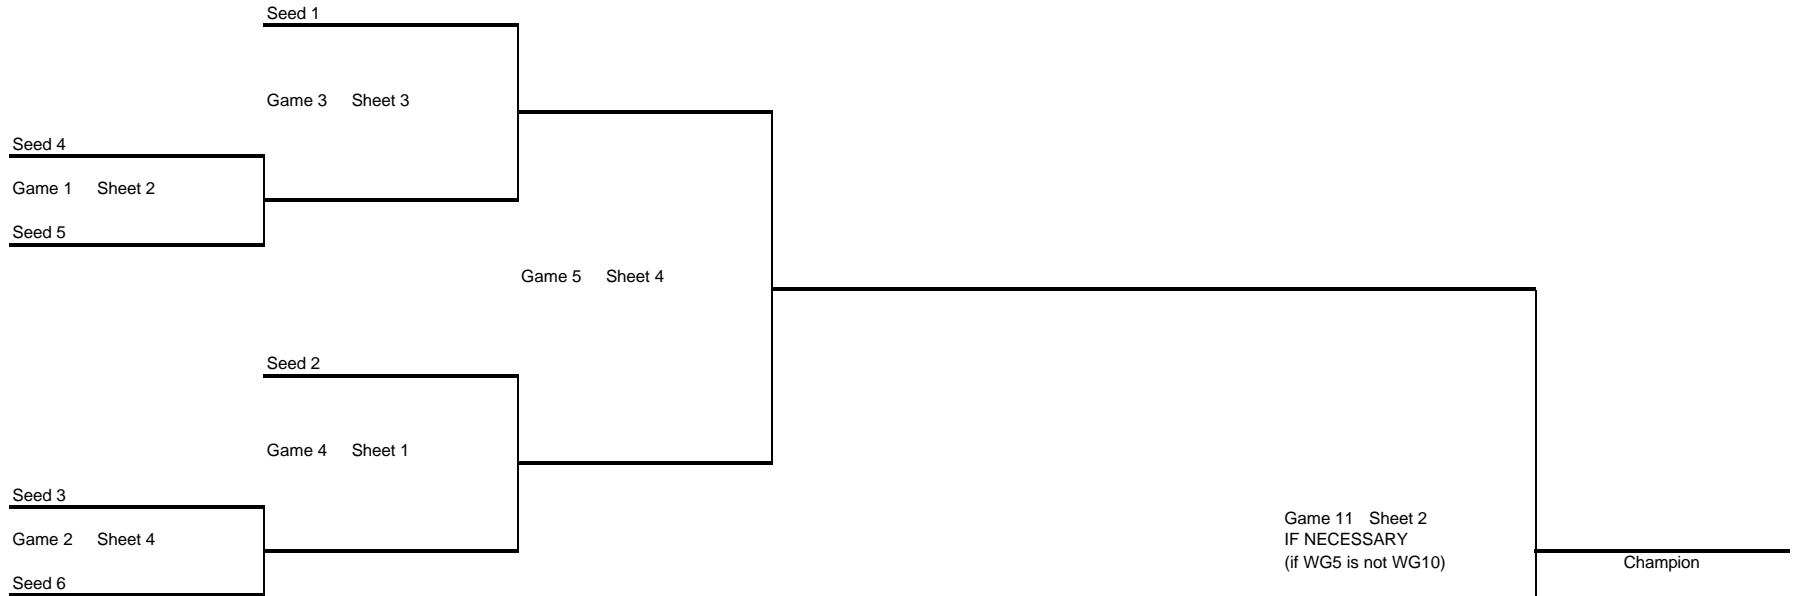

GLCA Championship Draw
6 Teams
4 Sheets

Friday 7 pm

Saturday 9 am

Saturday 2 pm

Saturday 7 pm

Sunday 9 am

Sunday 2 pm