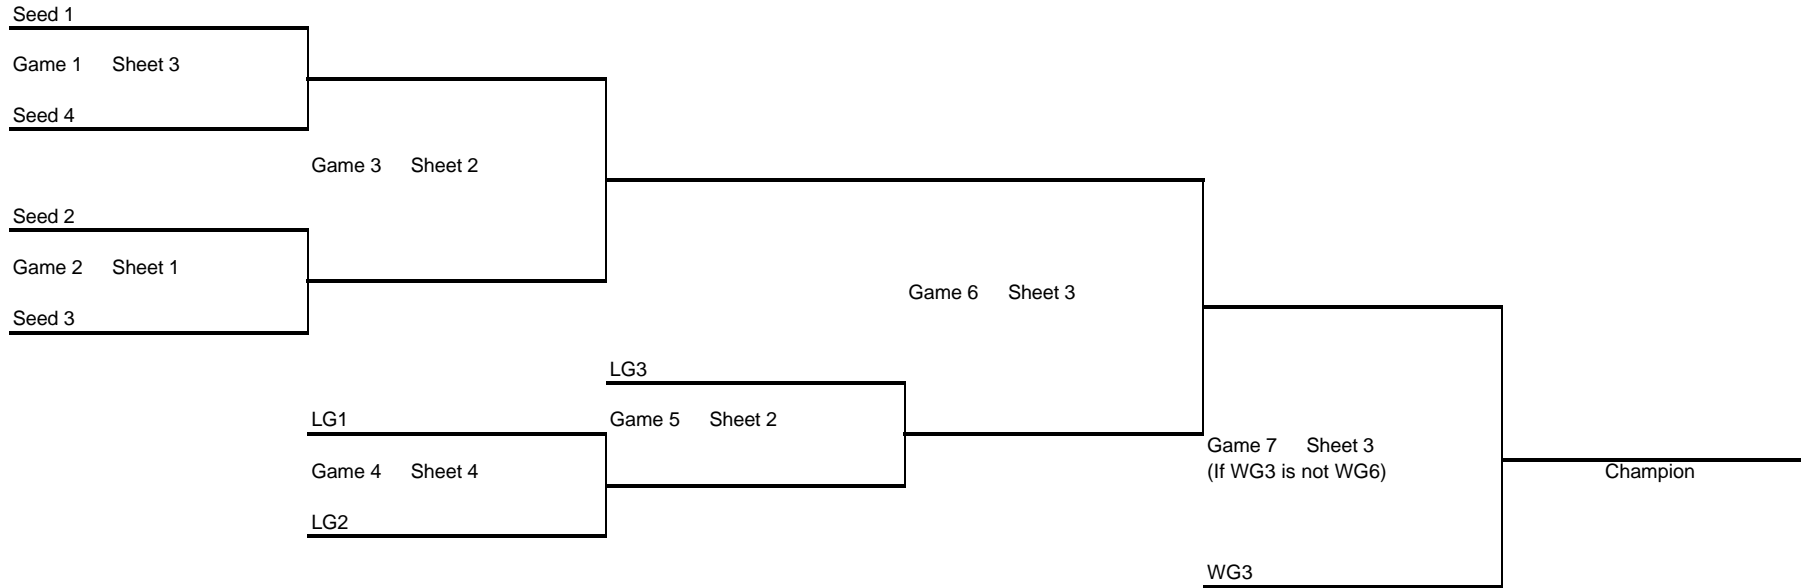

GLCA Championship Draw
4 Teams
4 Sheets

Saturday 9 am

Saturday 2 pm

Saturday 7 pm

Sunday 9 am

Sunday 2 pm

Saturday 9 am

Saturday 2 pm

Saturday 7 pm

Sunday 9 am

Sunday 2 pm

Open - 2,4

Open - 1,3

Open - 1,3,4

Open - 1,2,4

Open - 1,2,4