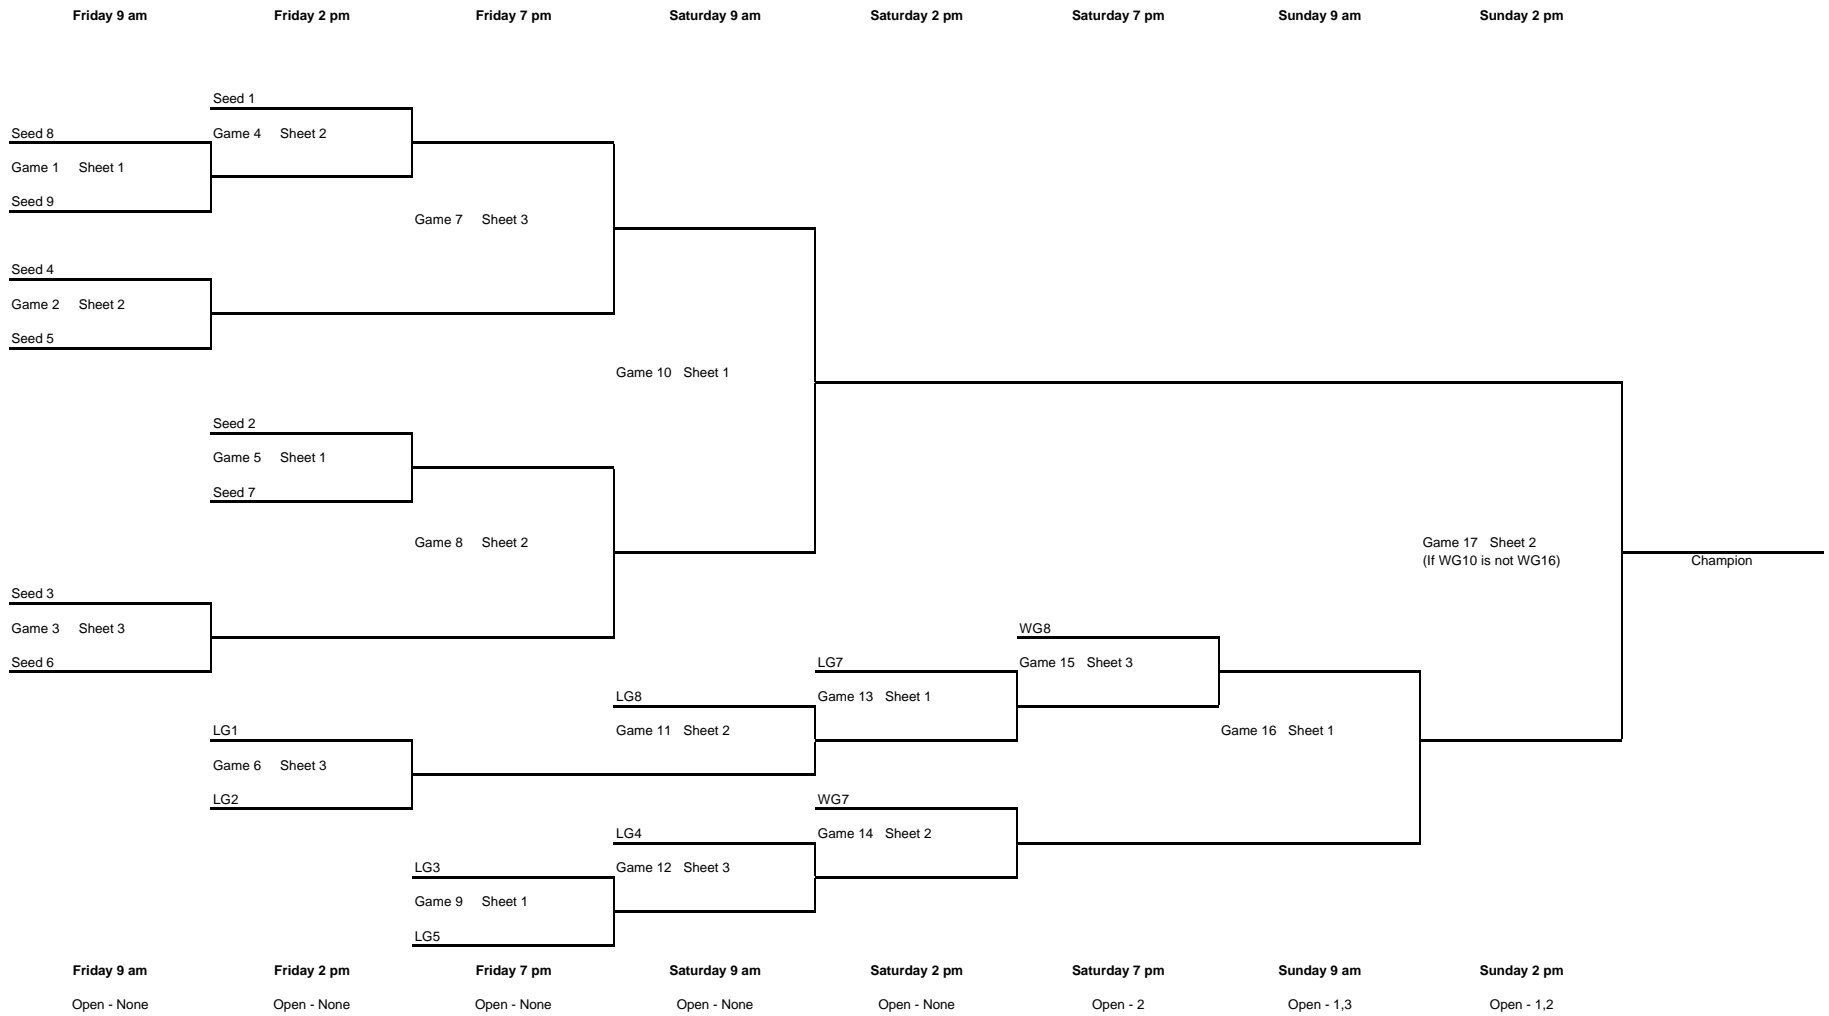

GLCA Championship Draw
9 Teams
3 Sheets