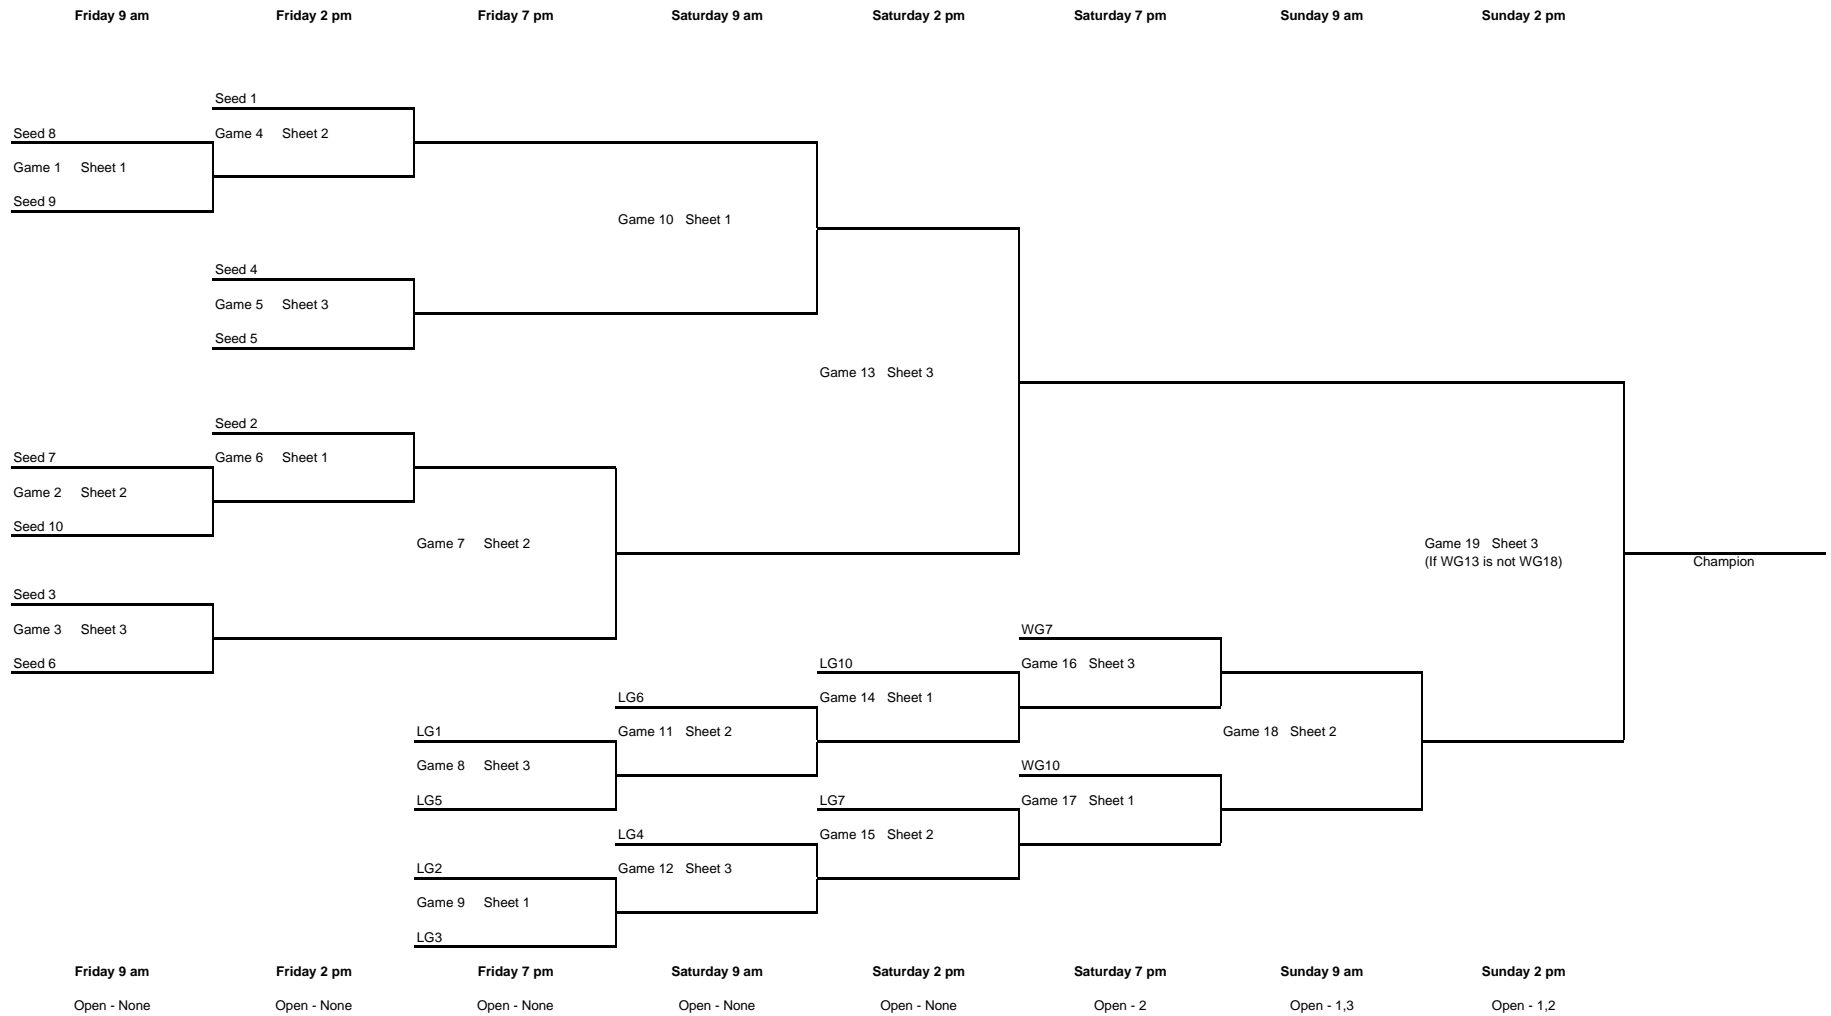

GLCA Championship Draw
10 Teams
3 Sheets