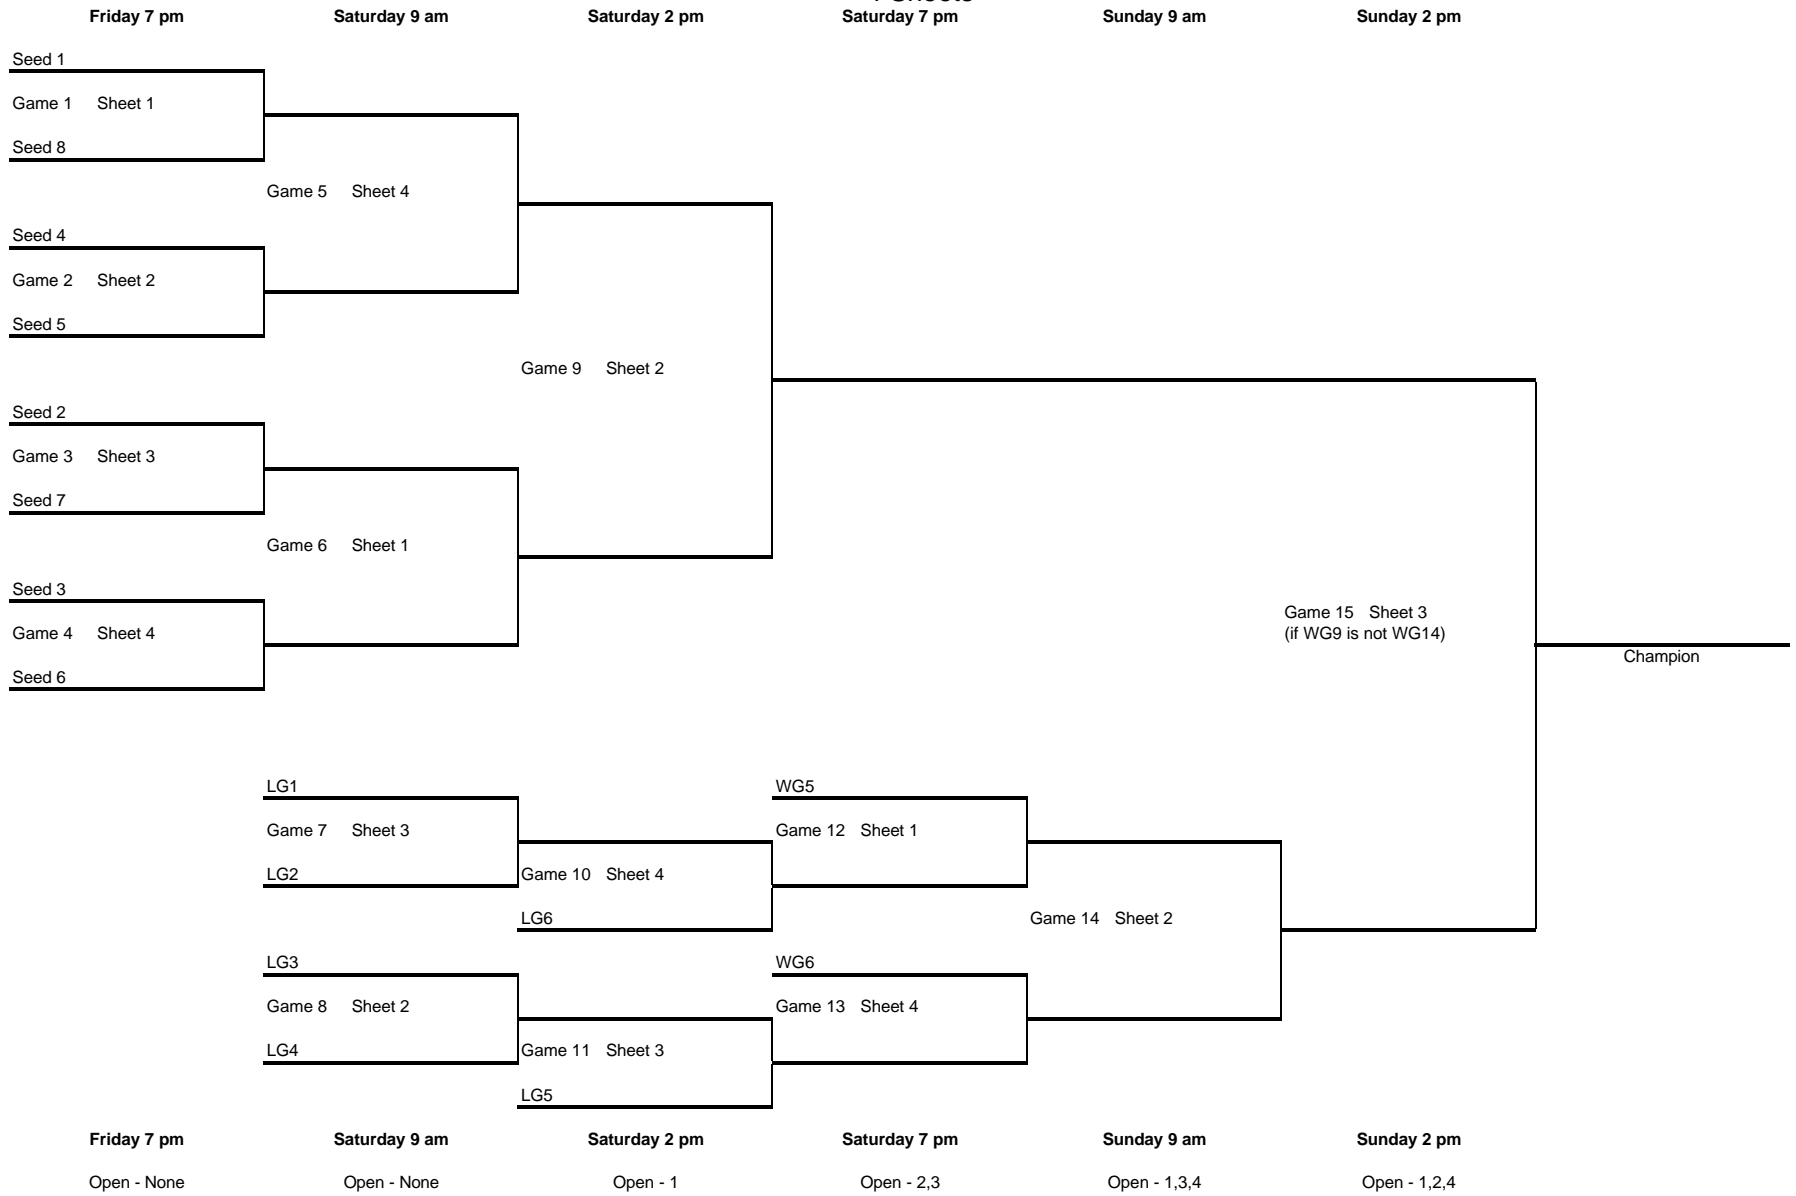

GLCA Championship Draw
8 Teams
4 Sheets