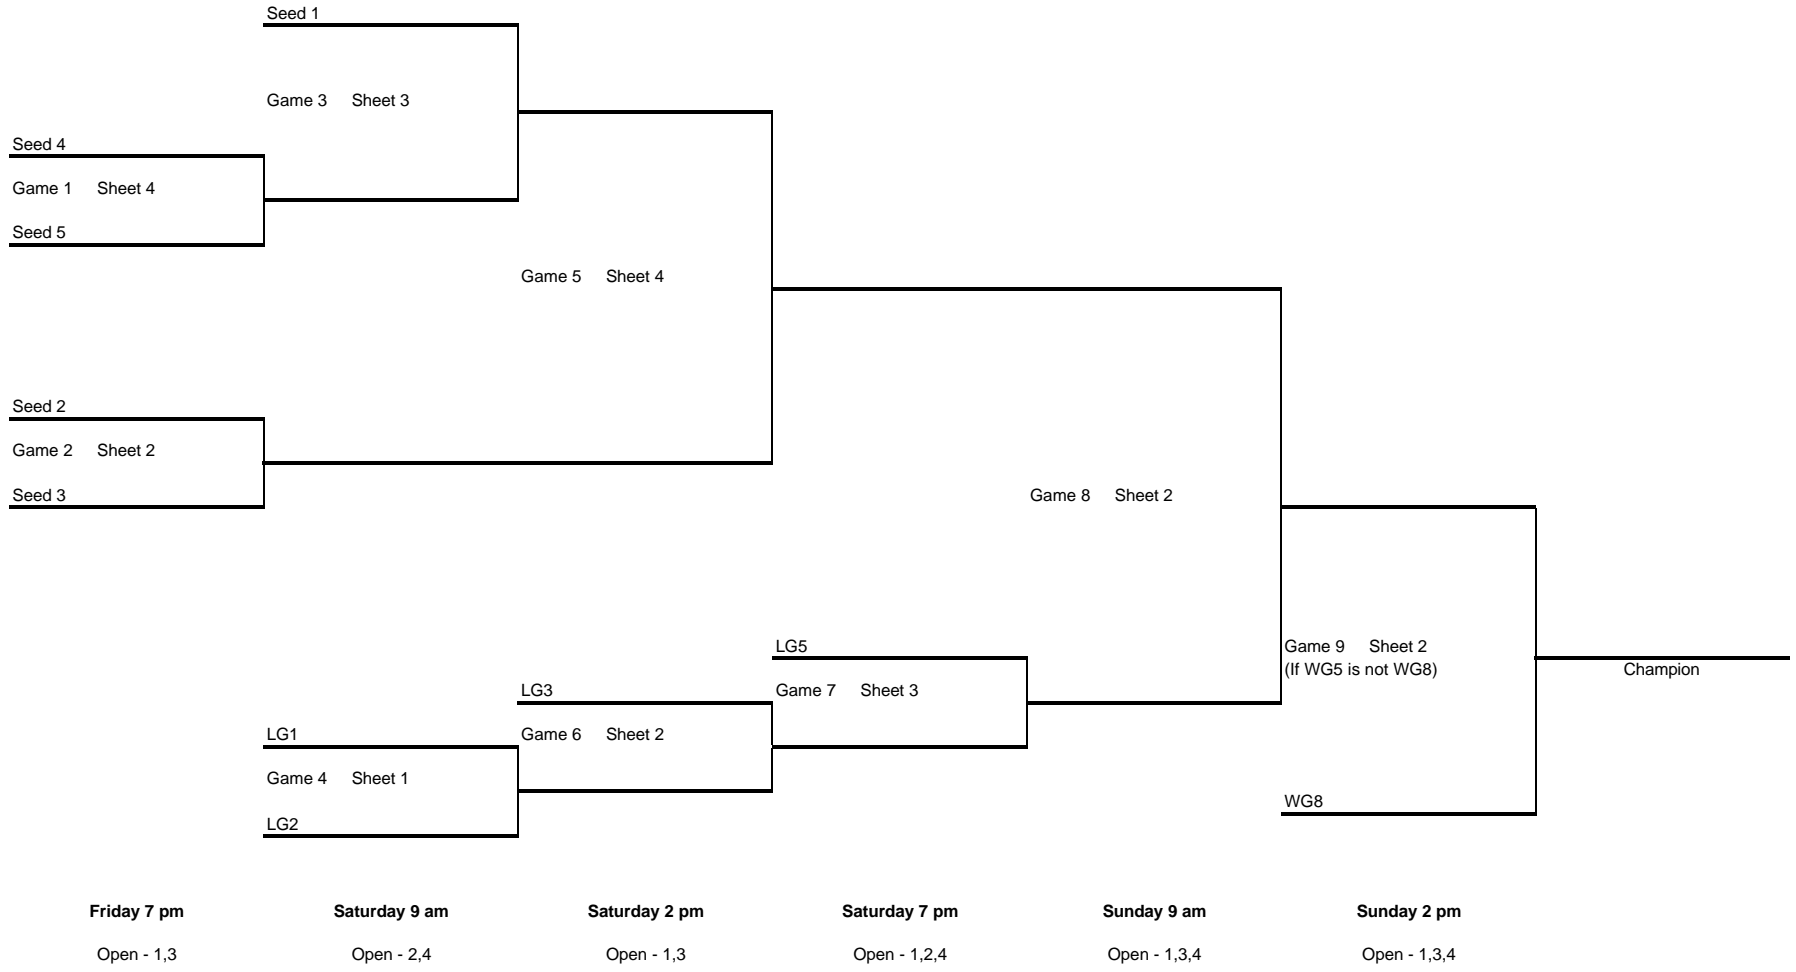

GLCA Championship Draw
5 Teams
4 Sheets

Friday 7 pm

Saturday 9 am

Saturday 2 pm

Saturday 7 pm

Sunday 9 am

Sunday 2 pm

Friday 7 pm

Saturday 9 am

Saturday 2 pm

Saturday 7 pm

Sunday 9 am

Sunday 2 pm

Open - 1,3

Open - 2,4

Open - 1,3

Open - 1,2,4

Open - 1,3,4

Open - 1,3,4