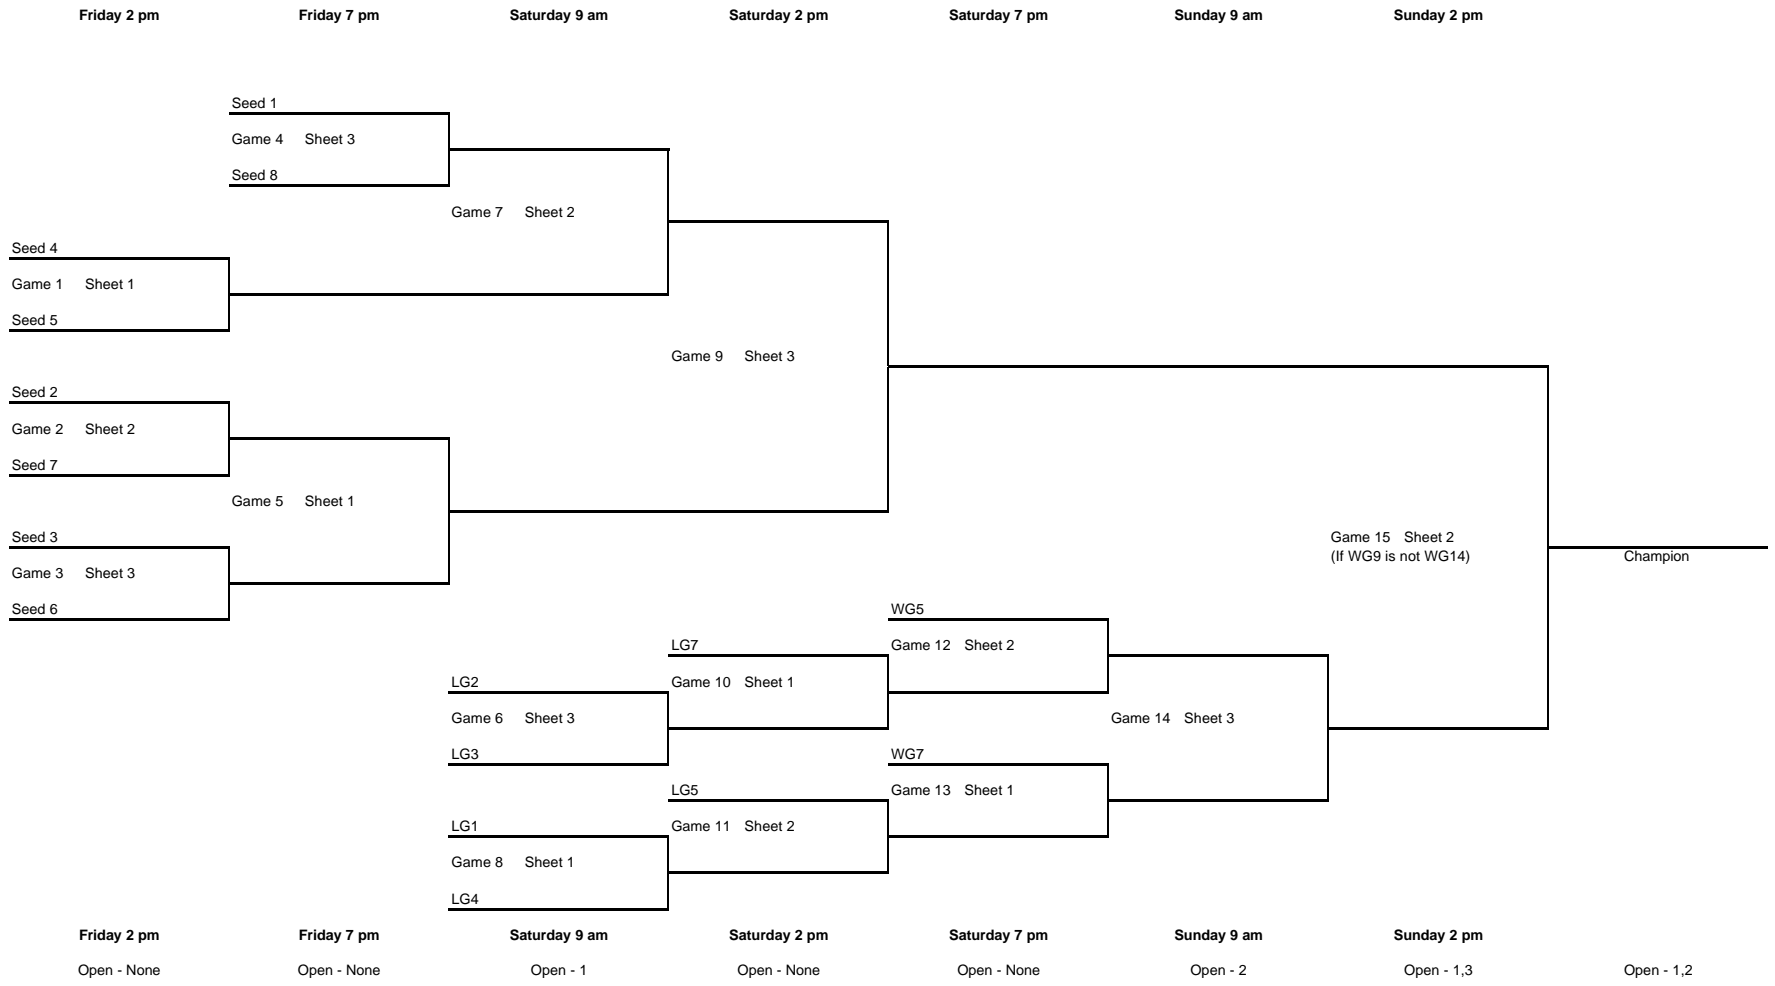

GLCA Championship Draw
8 Teams
3 Sheets